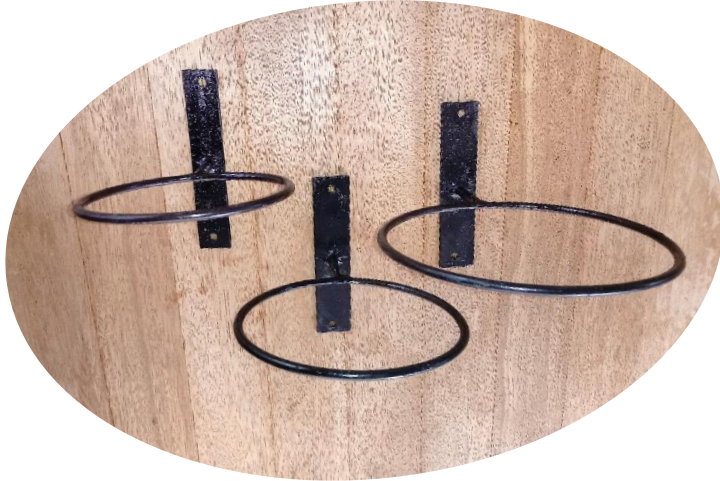

METAL RING POT HOLDER

METALRPH13

13cm

ring = D: 13

METALRPH15

15cm

ring = D: 15

metal plate = L: 15 W: 3

METALRPH17

17cm

ring = D: 17